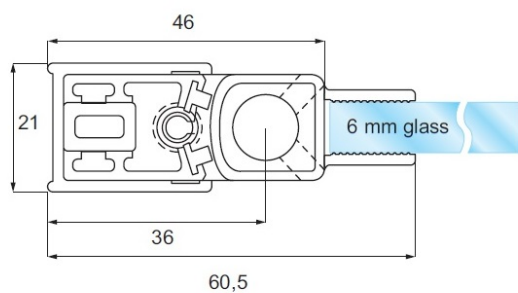

PRODUCT SHEET

Description:

Lift Hinge "Square" Wall/Glass, CPL Finish, 2,1 Meters, All Accessories

Item number:

15.22.996-0

Units	Box	Carton	HS Code	Barcode
Set	1	10	8302100090	
				5704866495219

SISO A/S

Mileparken 11
DK-2740 Skovlunde
Denmark
VAT: DK 24786013